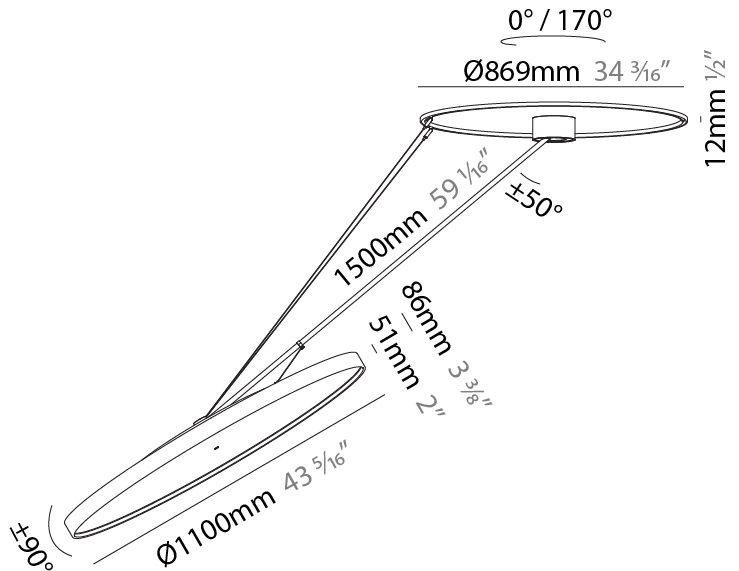

GENERAL

Series: Sign Diva Dancer
Subseries: Sign Diva Dancer Korona
Brand: Prolicht
Division: Architectural
Mounting Type: Suspension
Mounting Location: Ceiling
Subcategory: Pendant

PHYSICAL

Shape: Round
Diameter (mm): 1100
Diameter (in): 43 5/16
Height (mm): 1620
Height (in): 63 3/4
Light Distribution: Adjustable / Direct
Weight (kg): 15.5
Weight (lbs): 34.1
Diffuser: PMMA - Opal / Micro-Prism / Sparkling Secret / Vintage Industrial
Fixture Finish: SSR / BKV / CWI / CRY / HAB / UFT / ITA / RUA / FTG / MYG / LOD / PUS / FRO / FUP / KIA / POP / BLS / SPG / MEY / GOH / GUM / CHC / COM / ABZ / JAG / OBR / MOS / ROR
Fixture Material: Extruded Aluminum / Steel

ELECTRICAL

Lamp Type: LED (Zhaga Standard)
Input Wattage (W): 169.4
Total Output Wattage (W): 135
Dimming: Tri-Mode (Non-Dimming and Phase Dimming (120Vac only) and 0-10V Dimming)
Driver Included: Yes
Driver Location: Integrated
Driver Type: Constant Current - Universal
Driver Class: Class 2
Input Voltage (V): 120 - 277
Constant Current (MA): 600

LED

Color Temperature (°K): 2700 / 3000 / 4000
Max. Delivered Lumen (lm): 19520 / 19933 / 20340
CRI: >90 CRI
Lamp Life (hrs): 50000

OPTICAL

Adjustability: Rotational Canopy 170°; Tilting Canopy ±50°; Tilting Head ±90°

RATINGS AND CERTIFICATIONS

Certified By: Certified for North American Standards
IP rating: IP20